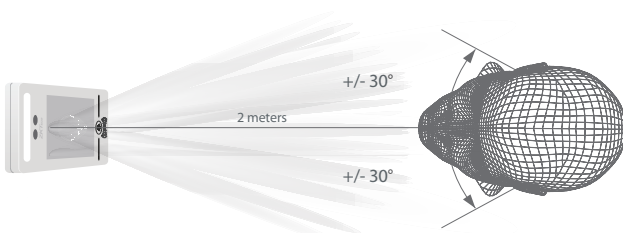

MiniAC

Linux-Based Hybrid-Biometric Access Control & Time and Attendance Terminal with Visible Light Facial Recognition & Palm Recognition

Compatible with ZKBio Access

Features

- Visible Light Facial Recognition
- Anti-spoofing algorithm against print attack (laser, color and B/W photos), videos attack and 3D mask attack
- Multiple verification methods: Face / Palm / Card / Password
- Available card modules: 125kHz ID card (EM) / 13.56MHz IC card (MF)
- Supplement light with adjustable brightness
- 1,000 face templates capacity, 1,000 palm templates capacity

2 meters of recognition distance and extra wide angle recognition

The recognition distance has been greatly extended to 2 meters, which significantly improves the maximum traffic rate. While most of the algorithms only support +/-15° of detectable face angle, MiniAC doubles the detection angle in terms of head rotation and tilt to +/- 30°.

Touchless palm authentication method with a novel hand tracking technique allowing angle tolerance as wide as +/-60° in the roll axis and a recognition distance of 50cm.

Specifications

Display	4" touch screen
Face Capacity	1,000
Palm Capacity	1,000
Card Capacity	1,000
Transactions	150,000
Operation System	Linux
Standard Functions	ID Card, ADMS, T9 Input, DST, Camera, 9-digit User ID, Access Levels, Groups, Holidays, Anti-passback, Record Query, Tamper Switch Alarm, Multiple Verification Methods
Hardware	900MHz Dual Core CPU; 512MB RAM / 512MB Flash; 2MP Binocular Camera; Adjustable LED Supplement Lighting
Communication	TCP/IP, WiFi, Wiegand Input/Output, RS485
Access Control Interface	3rd-party Electric Lock, Door Sensor, Exit Button, Alarm Output, Auxiliary Input
Optional Function	13.56MHz IC Card (MF)
Facial Recognition Speed	≤1s
Biometrics Algorithms	ZKFace V5.8 & ZKPalm V12.0
Power Supply	12V 3A
Working Humidity	10% ~ 90%
Working Temperature	0°C ~ 45°C (32°F ~ 113°F)
Dimensions (W*H*D)	72.94 * 157.94 * 23 (mm)
Net Weight	260g
Supported Software	ZKBioAccess