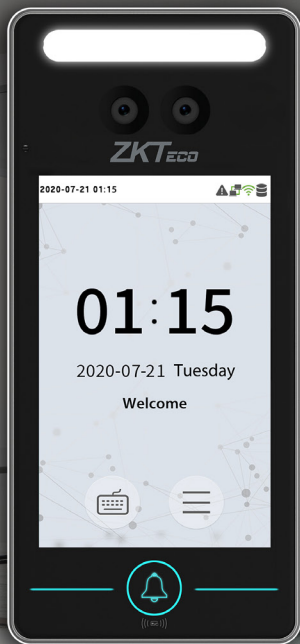

MiniAC

Linux-Based Hybrid-Biometric Access Control & Time and Attendance Terminal with Visible Light Facial Recognition & Palm Recognition

Compatible with ZKBio Access

Features

- Visible Light Facial Recognition
- Anti-spoofing algorithm against print attack (laser, color and B/W photos), videos attack and 3D mask attack
- Multiple verification methods: Face / Palm / Card / Password
- Available card modules: 125kHz ID card (EM) / 13.56MHz IC card (MF)
- Supplement light with adjustable brightness
- 1,000 face templates capacity, 1,000 palm templates capacity

2 meters of recognition distance and extra wide angle recognition

The recognition distance has been greatly extended to 2 meters, which significantly improves the maximum traffic rate. While most of the algorithms only support +/-15° of detectable face angle, MiniAC doubles the detection angle in terms of head rotation and tilt to +/- 30°.

Touchless palm authentication method with a novel hand tracking technique allowing angle tolerance as wide as +/-60° in the roll axis and a recognition distance of 50cm.

Specifications

Display	4" touch screen
Face Capacity	1,000
Palm Capacity	1,000
Card Capacity	1,000
Transactions	150,000
Operation System	Linux
Standard Functions	ID Card, ADMS, T9 Input, DST, Camera, 9-digit User ID, Access Levels, Groups, Holidays, Anti-passback, Record Query, Tamper Switch Alarm, Multiple Verification Methods
Hardware	900MHz Dual Core CPU; 512MB RAM / 512MB Flash; 2MP Binocular Camera; Adjustable LED Supplement Lighting
Communication	TCP/IP, WiFi, Wiegand Input/Output, RS485
Access Control Interface	3rd-party Electric Lock, Door Sensor, Exit Button, Alarm Output, Auxiliary Input
Optional Function	13.56MHz IC Card (MF)
Facial Recognition Speed	≤1s
Biometrics Algorithms	ZKFace V5.8 & ZKPalm V12.0
Power Supply	12V 3A
Working Humidity	10% ~ 90%
Working Temperature	0°C ~ 45°C (32°F ~ 113°F)
Dimensions (W*H*D)	72.94 * 157.94 * 23 (mm)
Net Weight	260g
Supported Software	ZKBioAccess