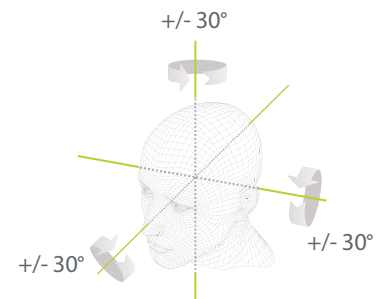

MiniAC

Linux-Based Hybrid-Biometric Access Control & Time and Attendance Terminal with Visible Light Facial Recognition & Palm Recognition

Compatible with ZKBio Access

Features

- Visible Light Facial Recognition
- Anti-spoofing algorithm against print attack (laser, color and B/W photos), videos attack and 3D mask attack
- Multiple verification methods: Face / Palm / Card / Password
- Available card modules: 125kHz ID card (EM) / 13.56MHz IC card (MF)
- Supplement light with adjustable brightness
- 1,000 face templates capacity, 1,000 palm templates capacity

2 meters of recognition distance and extra wide angle recognition

The recognition distance has been greatly extended to 2 meters, which significantly improves the maximum traffic rate. While most of the algorithms only support +/-15° of detectable face angle, MiniAC doubles the detection angle in terms of head rotation and tilt to +/- 30°.

Touchless palm authentication method with a novel hand tracking technique allowing angle tolerance as wide as +/-60° in the roll axis and a recognition distance of 50cm.

Specifications

Display	4" touch screen
Face Capacity	1,000
Palm Capacity	1,000
Card Capacity	1,000
Transactions	150,000
Operation System	Linux
Standard Functions	ID Card, ADMS, T9 Input, DST, Camera, 9-digit User ID, Access Levels, Groups, Holidays, Anti-passback, Record Query, Tamper Switch Alarm, Multiple Verification Methods
Hardware	900MHz Dual Core CPU; 512MB RAM / 512MB Flash; 2MP Binocular Camera; Adjustable LED Supplement Lighting
Communication	TCP/IP, WiFi, Wiegand Input/Output, RS485
Access Control Interface	3rd-party Electric Lock, Door Sensor, Exit Button, Alarm Output, Auxiliary Input
Optional Function	13.56MHz IC Card (MF)
Facial Recognition Speed	≤1s
Biometrics Algorithms	ZKFace V5.8 & ZKPalm V12.0
Power Supply	12V 3A
Working Humidity	10% ~ 90%
Working Temperature	0°C ~ 45°C (32°F ~ 113°F)
Dimensions (W*H*D)	72.94 * 157.94 * 23 (mm)
Net Weight	260g
Supported Software	ZKBioAccess