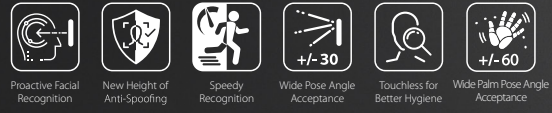

MiniAC

Linux-Based Hybrid-Biometric Access Control & Time and Attendance Terminal with Visible Light Facial Recognition & Palm Recognition

Compatible with ZKBio Access

Features

- Visible Light Facial Recognition
- Anti-spoofing algorithm against print attack (laser, color and B/W photos), videos attack and 3D mask attack
- Multiple verification methods: Face / Palm / Card / Password
- Available card modules: 125kHz ID card (EM) / 13.56MHz IC card (MF)
- Supplement light with adjustable brightness
- 1,000 face templates capacity, 1,000 palm templates capacity

2 meters of recognition distance and extra wide angle recognition

The recognition distance has been greatly extended to 2 meters, which significantly improves the maximum traffic rate. While most of the algorithms only support +/-15° of detectable face angle, MiniAC doubles the detection angle in terms of head rotation and tilt to +/- 30°.

Touchless palm authentication method with a novel hand tracking technique allowing angle tolerance as wide as +/-60° in the roll axis and a recognition distance of 50cm.

Specifications

Display	4" touch screen
Face Capacity	1,000
Palm Capacity	1,000
Card Capacity	1,000
Transactions	150,000
Operation System	Linux
Standard Functions	ID Card, ADMS, T9 Input, DST, Camera, 9-digit User ID, Access Levels, Groups, Holidays, Anti-passback, Record Query, Tamper Switch Alarm, Multiple Verification Methods
Hardware	900MHz Dual Core CPU; 512MB RAM / 512MB Flash; 2MP Binocular Camera; Adjustable LED Supplement Lighting
Communication	TCP/IP, WiFi, Wiegand Input/Output, RS485
Access Control Interface	3rd-party Electric Lock, Door Sensor, Exit Button, Alarm Output, Auxiliary Input
Optional Function	13.56MHz IC Card (MF)
Facial Recognition Speed	≤1s
Biometrics Algorithms	ZKFace V5.8 & ZKPalm V12.0
Power Supply	12V 3A
Working Humidity	10% ~ 90%
Working Temperature	0°C ~ 45°C (32°F ~ 113°F)
Dimensions (W*H*D)	72.94 * 157.94 * 23 (mm)
Net Weight	260g
Supported Software	ZKBioAccess