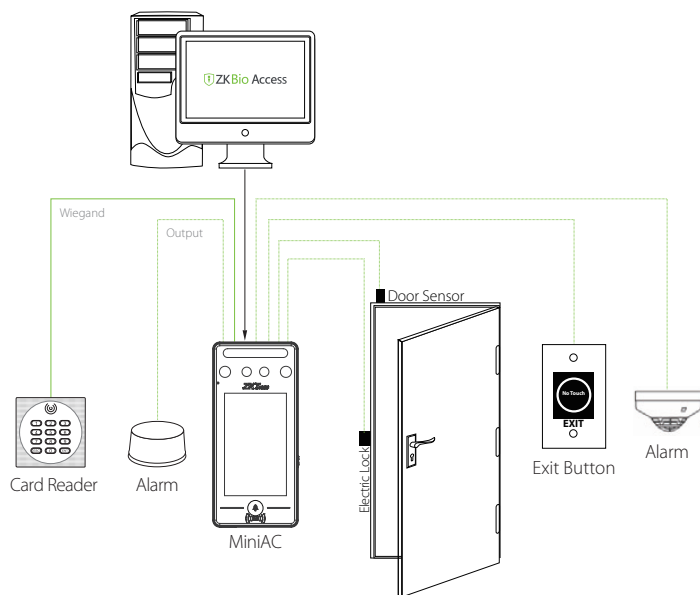

Specifications

Display	4" touch screen
Face Capacity	1,000
Palm Capacity	1,000
Card Capacity	1,000
Transactions	150,000
Operation System	Linux
Standard Functions	ID Card, ADMS, T9 Input, DST, Camera, 9-digit User ID, Access Levels, Groups, Holidays, Anti-passback, Record Query, Tamper Switch Alarm, Multiple Verification Methods
Hardware	900MHz Dual Core CPU; 512MB RAM / 512MB Flash; 2MP Binocular Camera; Adjustable LED Supplement Lighting
Communication	TCP/IP, WiFi, Wiegand Input/Output, RS485
Access Control Interface	3rd-party Electric Lock, Door Sensor, Exit Button, Alarm Output, Auxiliary Input
Optional Function	13.56MHz IC Card (MF)
Facial Recognition Speed	≤1s
Biometrics Algorithms	ZKFace V5.8 & ZKPalm V12.0
Power Supply	12V 3A
Working Humidity	10% ~ 90%
Working Temperature	0°C ~ 45°C (32°F ~ 113°F)
Dimensions (W*H*D)	72.94 * 157.94 * 23 (mm)
Net Weight	260g
Supported Software	ZKBioAccess

Configuration