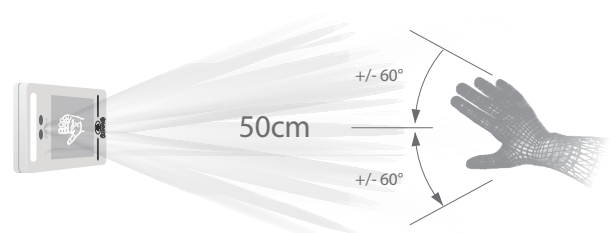

MiniAC

Linux-Based Hybrid-Biometric Access Control & Time and Attendance Terminal with Visible Light Facial Recognition & Palm Recognition

Compatible with ZKBio Access

Features

- Visible Light Facial Recognition
- Anti-spoofing algorithm against print attack (laser, color and B/W photos), videos attack and 3D mask attack
- Multiple verification methods: Face / Palm / Card / Password
- Available card modules: 125kHz ID card (EM) / 13.56MHz IC card (MF)
- Supplement light with adjustable brightness
- 1,000 face templates capacity, 1,000 palm templates capacity

2 meters of recognition distance and extra wide angle recognition

The recognition distance has been greatly extended to 2 meters, which significantly improves the maximum traffic rate. While most of the algorithms only support +/-15° of detectable face angle, MiniAC doubles the detection angle in terms of head rotation and tilt to +/- 30°.

Touchless palm authentication method with a novel hand tracking technique allowing angle tolerance as wide as +/-60° in the roll axis and a recognition distance of 50cm.

Specifications

Display	4" touch screen
Face Capacity	1,000
Palm Capacity	1,000
Card Capacity	1,000
Transactions	150,000
Operation System	Linux
Standard Functions	ID Card, ADMS, T9 Input, DST, Camera, 9-digit User ID, Access Levels, Groups, Holidays, Anti-passback, Record Query, Tamper Switch Alarm, Multiple Verification Methods
Hardware	900MHz Dual Core CPU; 512MB RAM / 512MB Flash; 2MP Binocular Camera; Adjustable LED Supplement Lighting
Communication	TCP/IP, WiFi, Wiegand Input/Output, RS485
Access Control Interface	3rd-party Electric Lock, Door Sensor, Exit Button, Alarm Output, Auxiliary Input
Optional Function	13.56MHz IC Card (MF)
Facial Recognition Speed	≤1s
Biometrics Algorithms	ZKFace V5.8 & ZKPalm V12.0
Power Supply	12V 3A
Working Humidity	10% ~ 90%
Working Temperature	0°C ~ 45°C (32°F ~ 113°F)
Dimensions (W*H*D)	72.94 * 157.94 * 23 (mm)
Net Weight	260g
Supported Software	ZKBioAccess