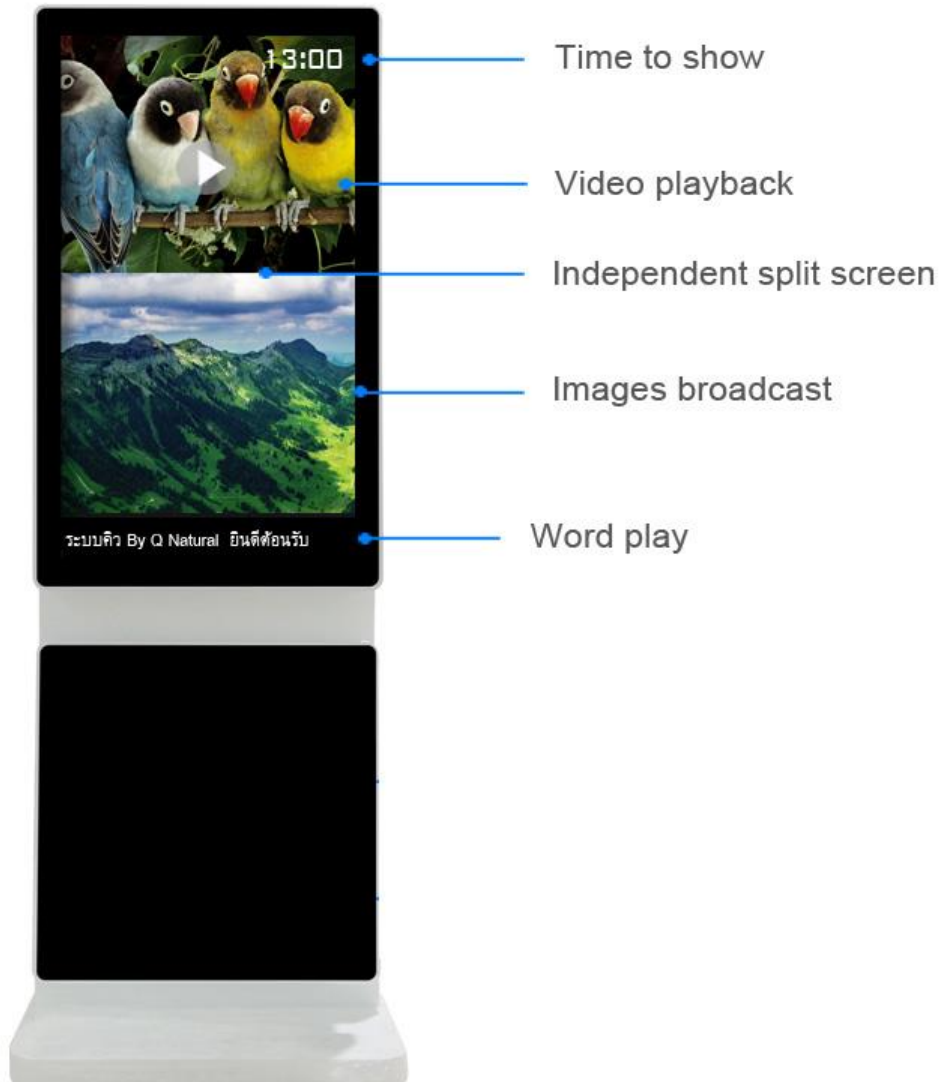

Split-Screen--1 to 10 Sections

You can set split-scee for broadcasting video ,audio and photo,free to set the sections.

Split Screen

horizontal and vertical orderly, freely split screen. Video after picture? No!!! Picture after video? No!!! Vcam now introduce a new standalone version digital signage: several split mode optional. Support play video and pictures alone or simultaneously. In this way, you can display several advertisement at the same time. One-touch operation, convenient and efficient.

Rolling word, permanent company logo, date, calendar, time display: help you display your advertisement in all ways.

permanent company logo location Weather date time

Rolling word

Different Angle for option

Simple looks symbolize fashion generous and good texture

Round Angle

Right Angle

Web-based Digital Signage

Modern LCD Digital Signage is no longer a picture but it is full of videos pictures,rolling words. Even it shows you the time and ogo to impress

Remote Control or Touch Screen

Remote and touch screen makes advertising easier and funny.it is not boring any more

Auto Turn On/Off

According to requirement,you can set the time of auto turn on/off, to show advertising at the right period