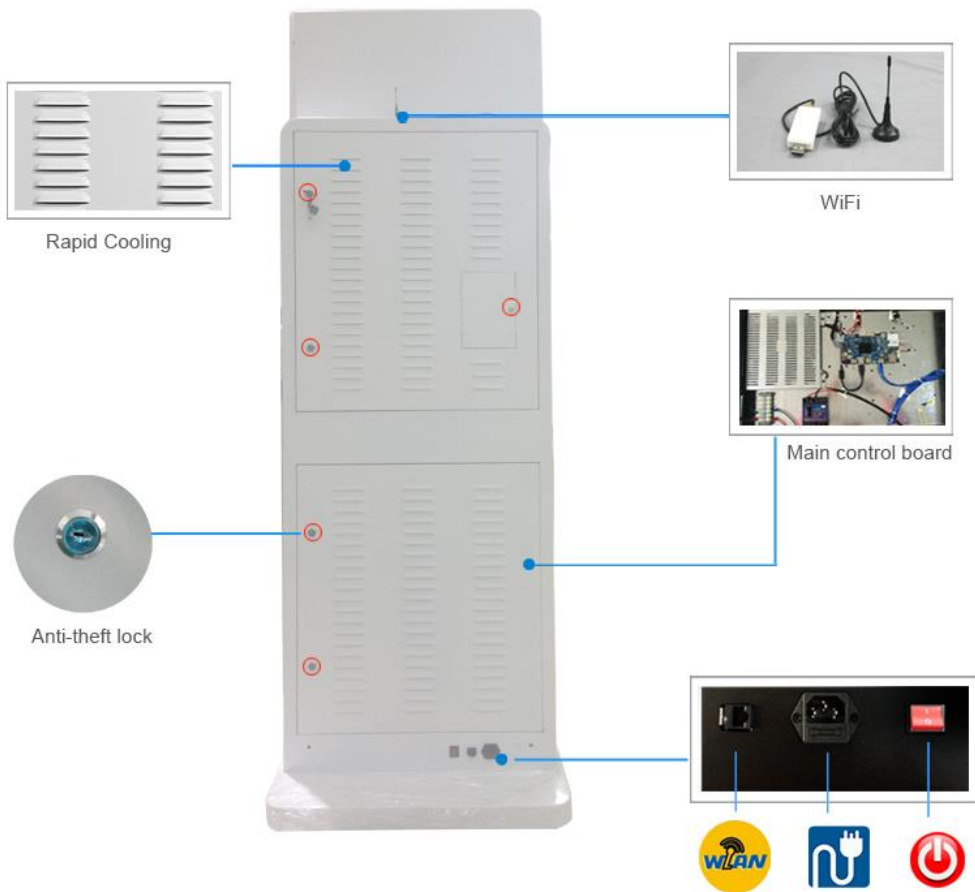

Support all media format

Convenient play setting

Automatically

Remote control

Timing on/off

Full HD Super LED screen

wifi/3G/LAN are optional

Safety Lock

Split-Screen--1 to 10 Sections

You can set split-scee for broadcasting video ,audio and photo,free to set the sections.

Split Screen

horizontal and vertical orderly, freely split screen. Video after picture? No!!! Picture after video? No!!! Vcam now introduce a new standalone version digital signage: several split mode optional. Support play video and pictures alone or simultaneously. In this way, you can display several advertisement at the same time. One-touch operation, convenient and efficient.

Full Screen

Split into 2 parts

Full Screen

Built-In Speaker

The power can be customized

Support video rotate

With 8GB of memory Rotate video, follow your heart

Different visual