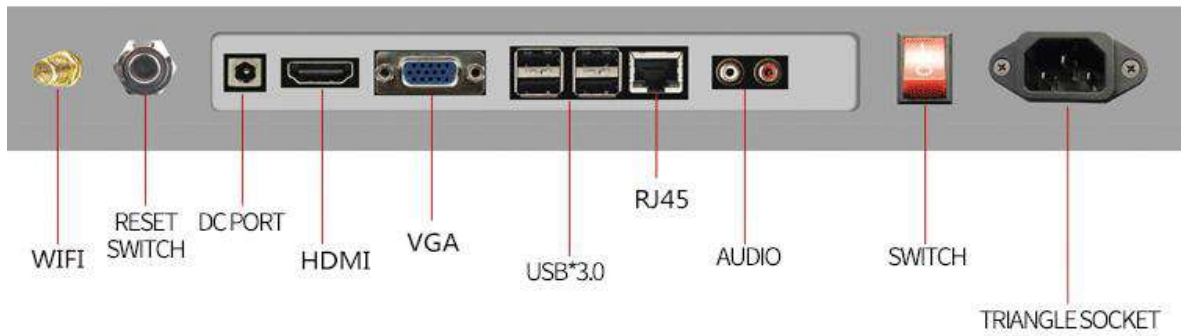

KDS-007:Kiosk

Product Parameters

Screen	Panel size	21	27	32	43	55	65
	Panel brand	LG /AUO/BOE					
	Display size	698*392	941*530	1074*604	1209*680	1428*803	1428*803
	Brightness	2500-3000nits					
	Maximum Resolution	1920*1080	1920*1080	1920*1080	1920*1080	1920*1080	3840*2160
	Aspect ratio	16:9	16:9	16:9	16:9	16:9	16:9
	Contrast	3500:1					
	Response time	6S					
	Perspective	178°/178°					
	Light source	Straight down type LED					
	Life	50000 hours					
Control system	Dimmer	Yes					
	Temperature Control	Yes					
Voltage	Voltage	AC220/110V±10%, 50/60 HZ					
	Powerful	130W	180W	260W	300w	400W	600W
Shell	IP Level	IP66					
	Shell Material	Custom profile +SGCC galvanized steel					
	Glass Types	AR anti-reflective glass /AG anti-glare					
	Weight	60kg	75kg	90kg	110kg	150kg	
Environ ment	Environment	Outdoor					
	Temperature	-30°C~+70°C					
	Humidity	5%~98%					
Media	Configuration	Memory		Shipment to save		System	
	Windows	4/8/16/32G		64/128/256/512G		win7/10 32/64bit	
	Android	1/2/4G		8/16/32/64/128G		Android4.4-8	
	Optional	Single / 4 g/WIFI					