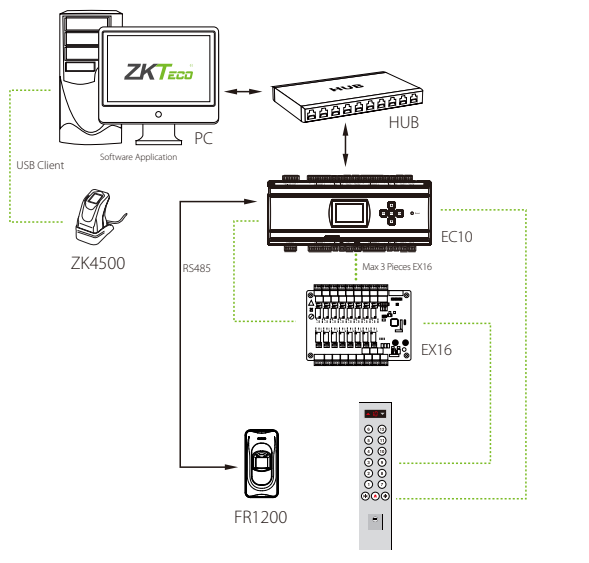

Specifications

EC10	
Floor Button Control Relay	10
Fingerprint Capacity	3000
RFID Card Capacity	30,000
Event Capacity	100,000
Power Supply	12V DC 1A
Communication to PC	TCP/IP, RS485
Communication to EX16	RS485
Number of supported EX16	3
Dimension(LxDxH)	242mmx95mmx60mm
Net weight	0.8Kg
EX16	
Floor Button Control Relay	16
Communication to EC10	RS485
RS485 address	Set by DIP switch
Power Supply	12V DC 1A
Dimension (LxDxH)	160mmx106mm
Net weight	0.2Kg

Configuration

Optional Accessories