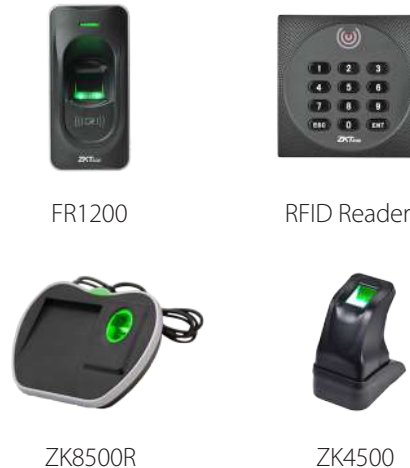

ZKTeco Inc.

ZK Mansion, Wuhe Rd, Gangtuo, Bantian, Buji Town,
Longgang District, Shenzhen China 518129
Tel: 86-755-8960 2345/46/47/48
E-mail: sales@zkteco.com
www.zkteco.com

Global Offices:

USA: +1 732-412-6007
EU: +34 916532891
Brazil: +55 31 2515-8326
Thailand: +66-027199154
Mexico: +52-55-52928418

South Africa: +27 12 259 1047
Egypt: +201110444134
Dubai: +971 4 6091 310
India: +91 8123536788
Indonesia: +62 21 2921 8949

Vietnam : +84-0169-5813007
Philippines: +63 9084118832
Russia: +8 915 178-46-81