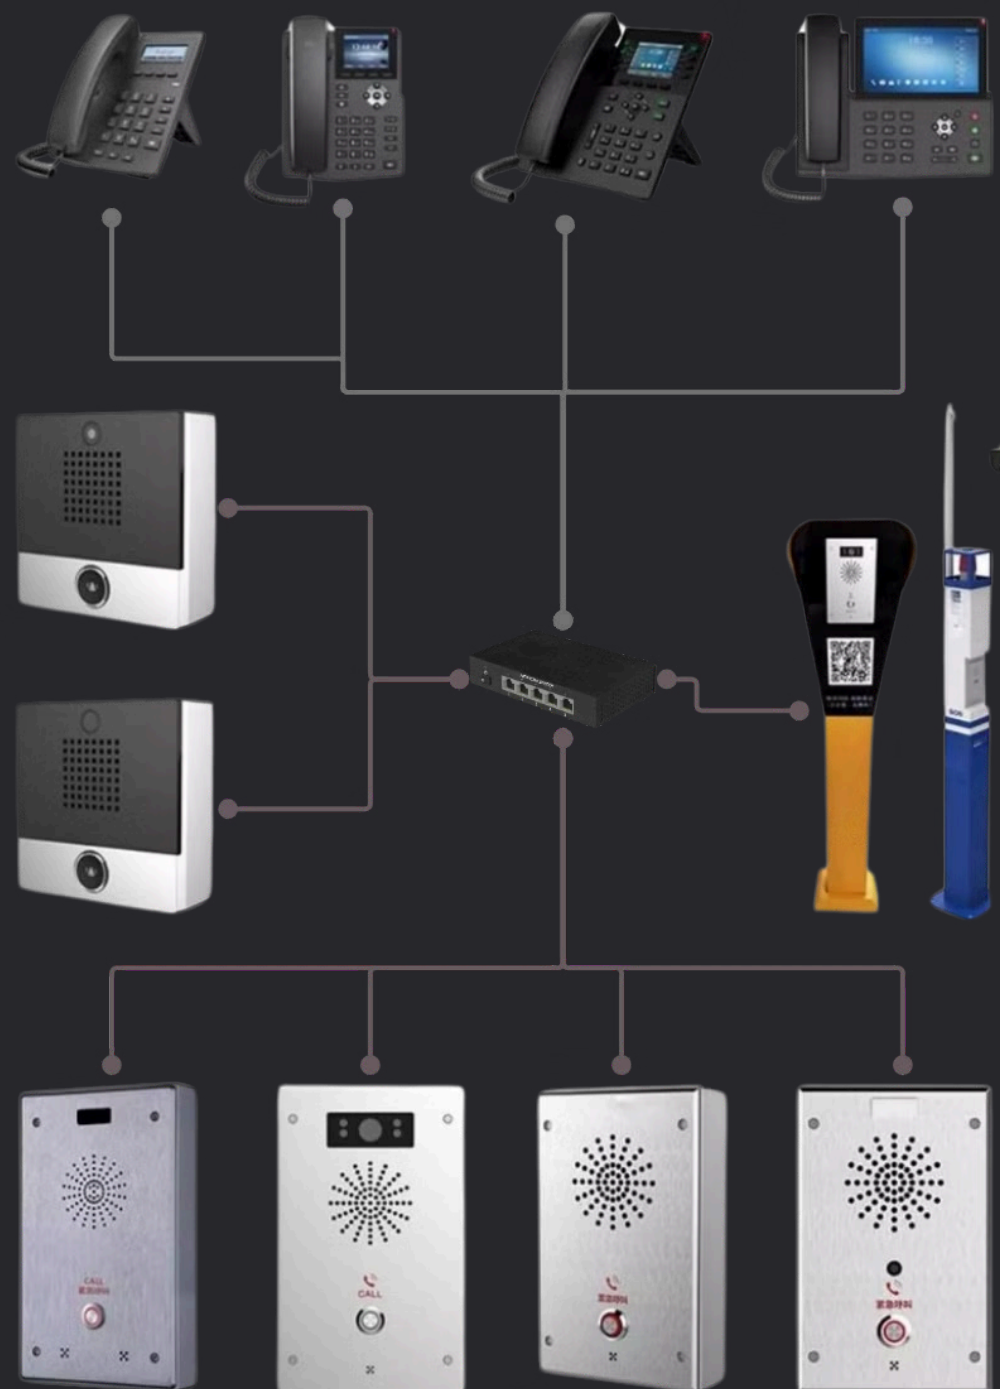

CP-SOS-PK01: Outdoor IP Intercom

Your Reliable SOS Communication Solution

Key Features

The CP-SOS-PK01 is a robust and reliable outdoor SIP Video/Voice Intercom designed for diverse environments such as homes, schools, transportation hubs, offices, and more. With its durable construction, IP65 protection, and advanced communication features, this device is perfect for emergency and consultation purposes.

Specifications

Feature	Details
Network Interface (RJ45)	2 Ports (Network x1, PC x1, Network Bridge Mode)
Main Chip	Broadcom
Audio Amplifier	2.5W
Speaker	3W / 4Ω
Power Supply	10~14V / 1.5A DC
External Audio Output	Impedance < 1k, 350mV
Protection Class	IP65
Material	Aluminum Alloy Panel, Iron Base
Operating Temperature	-20°C to +50°C
Dimensions	160 x 110 x 40 mm
Weight	1 kg

Key Features

- **SIP-Based Communication:** Full-duplex SIP 2.0 support for seamless integration.
- **Emergency Assistance & Consultation Options:** Single or dual call buttons for emergencies or business needs.
- **Advanced Audio Technology:** HD sound quality (G.722 codec) with external active speaker support.
- **Durable Design:** Vandal-resistant aluminum alloy housing and tamper-proof screws.
- **Flexible Integration:** Connects with alarms, door locks, and sensors for enhanced functionality.

Applications

- **Transportation:** Rail platforms, bus stops, parking lots.
- **Industrial Parks:** SOS and business communications.
- **Public Spaces:** Schools, offices, hotels, and community areas.