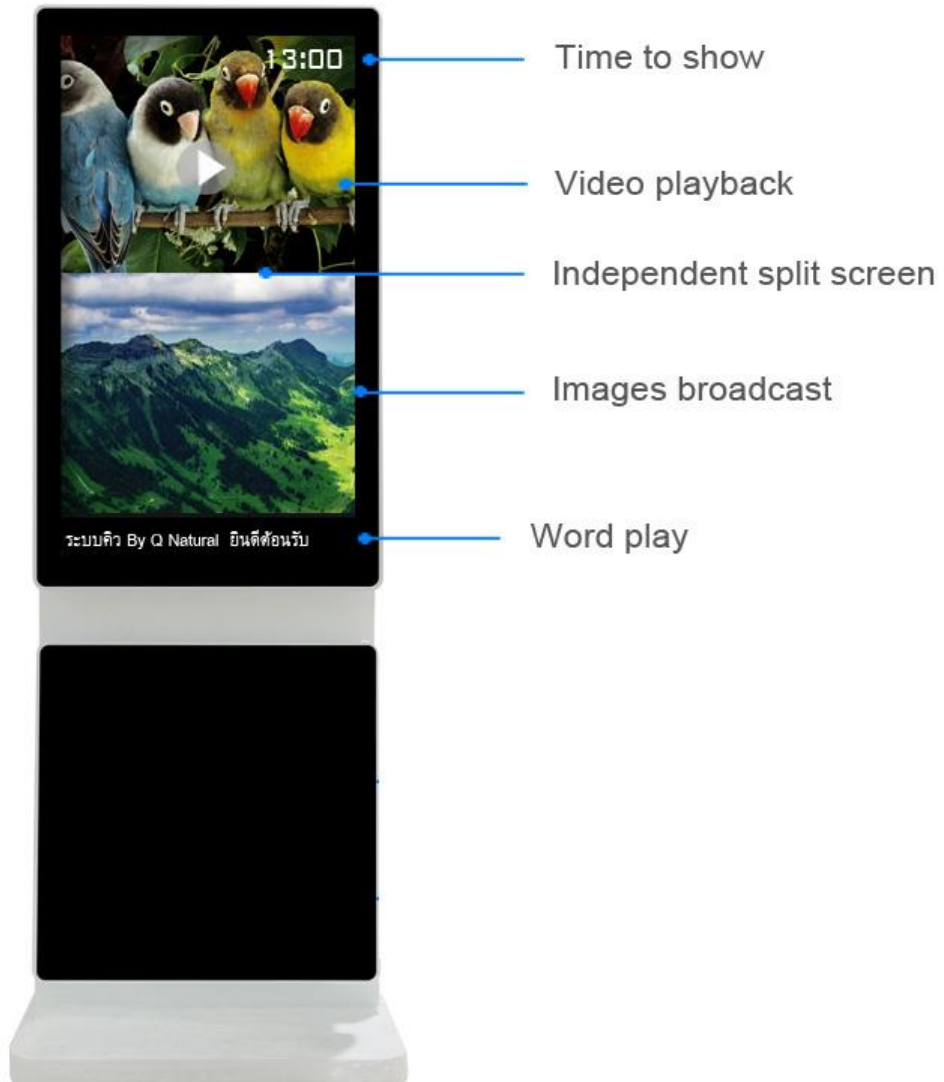

Split-Screen--1 to 10 Sections

You can set split-scee for broadcasting video ,audio and photo, free to set the sections.

Split Screen

horizontal and vertical orderly, freely split screen. Video after picture? No!!! Picture after video? No!!! Vcam now introduce a new standalone version digital signage: several split mode optional. Support play video and pictures alone or simultaneously. In this way, you can display several advertisement at the same time. One-touch operation, convenient and efficient.

Rolling word, permanent company logo, date, calendar, time display: help you display your advertisement in all ways.

permanent company logo location Weather date time

Rolling word

Different Angle for option

Simple looks symbolize fashion generous and good texture

Round Angle

Right Angle

Web-based Digital Signage

Modern LCD Digital Signage is no longer a picture but it is full of videos pictures,rolling words. Even it shows you the time and ogo to impress

Remote Control or Touch Screen

Remote and touch screen makes advertising easier and funny.it is not boring any more

Auto Turn On/Off

According to requirement,you can set the time of auto turn on/off, to show advertising at the right period