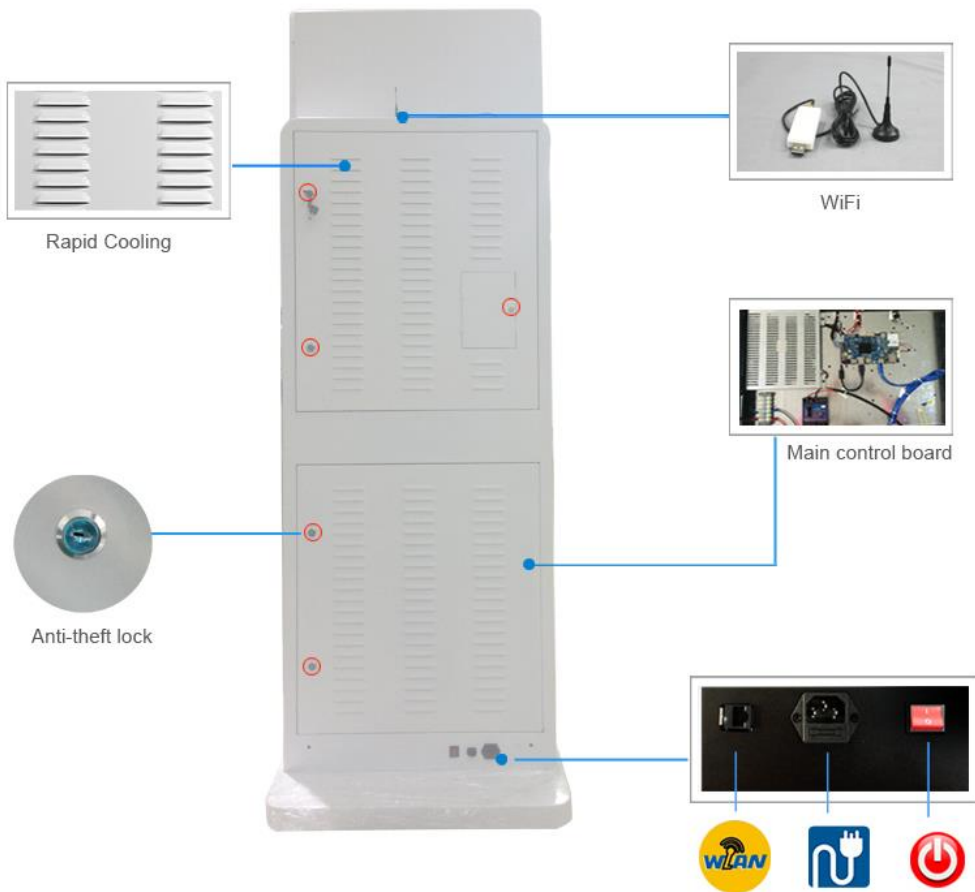

Support all media format

Convenient play setting

Automatically

Remote control

Timing on/off

Full HD Super LED screen

wifi/3G/LAN are optional

Safety Lock

Split-Screen--1 to 10 Sections

You can set split-scee for broadcasting video ,audio and photo, free to set the sections.

Split Screen

horizontal and vertical orderly, freely split screen. Video after picture? No!!! Picture after video? No!!! Vcam now introduce a new standalone version digital signage: several split mode optional. Support play video and pictures alone or simultaneously. In this way, you can display several advertisement at the same time. One-touch operation, convenient and efficient.

Full Screen

Split into 2 parts

Full Screen

Built-In Speaker

The power can be customized

Support video rotate

With 8GB of memory Rotate video, follow your heart

Different visual