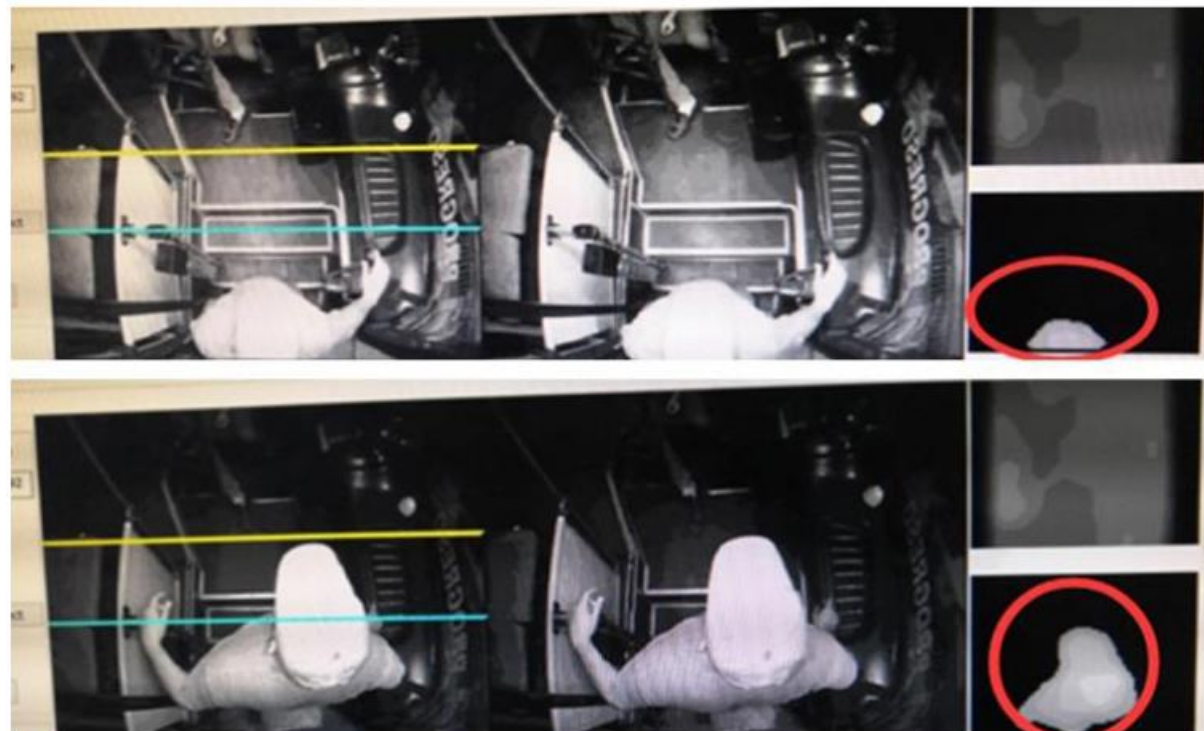

People Counter Camera Connetting Diagram

### H265 Hard Disk Model All In One Device(MDVR+VPC)

**1. Video surveillance and people counting are combined in a device.**

**2. People counter:**

- 1) high precision counts (> 97%).
- 2) Binocular 3D stereo vision cameras.

**3. Mobile DVR:**

- 1) 1080P video resolution (1920X1080).
- 2) Can be integrated with external devices through RS232 and RS485.

- High precision counting accuracy (>97%)
- 4CH Video Input, 2CH Video Output
- Really Vandal-proof & EMC for buses
- Excellent power protection 9-36V,10A max
- Effectively distinguish bidirectional moving, shoulders, retention, wandering, luggage, etc.
- Well-tested design in thousands of buses over the world
- 195-300cm (height), 80-300cm(width)
- Easy setup and connection to IPAS system
- 300,000pcs of records saved in memory
- Smartly Resent records when network is lost
- 30-90MB data plans only every month
- Used in step environment
- Built-in 3G/WIFI/GPS optional
- Max 4bus doors with combination of counters **Power Supply**
- 3D Binocular Camera: $\leq 3$  W
- BPC-V1 $\leq 8$ W
- BPC-V2 $\leq 11$ W **Environmental**
- MTBF:>6000 hours \* Temperature range:-25~+55°C
- Relative Humidity:10% - 90%
- Heat radiating : Passive heat output (natural cooling)