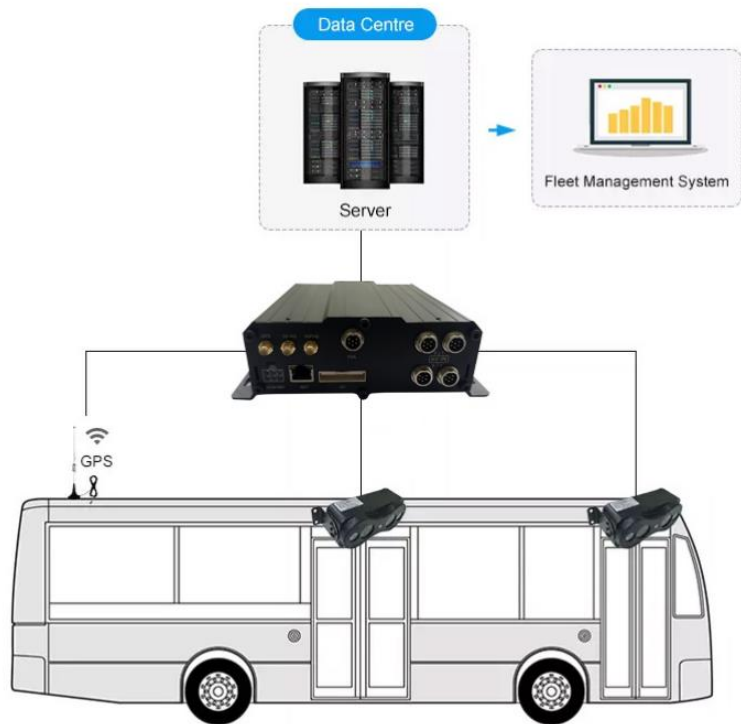

### H265 Hard Disk Model All In One Device(MDVR+VPC)

**1. Video surveillance and people counting are combined in a device.**

**2. People counter:**

- 1) high precision counts (> 97%).
- 2) Binocular 3D stereo vision cameras.

**3. Mobile DVR:**

- 1) 1080P video resolution (1920X1080).
- 2) Can be integrated with external devices through RS232 and RS485.

- High precision counting accuracy (>97%)
- 4CH Video Input, 2CH Video Output
- Really Vandal-proof & EMC for buses
- Excellent power protection 9-36V,10A max
- Effectively distinguish bidirectional moving, shoulders, retention, wandering, luggage, etc.
- Well-tested design in thousands of buses over the world
- 195-300cm (height), 80-300cm(width)
- Easy setup and connection to IPAS system
- 300,000pcs of records saved in memory
- Smartly Resent records when network is lost
- 30-90MB data plans only every month
- Used in step environment
- Built-in 3G/WIFI/GPS optional
- Max 4bus doors with combination of counters **Power Supply**
- 3D Binocular Camera: $\leq 3$  W
- BPC-V1 $\leq 8$ W
- BPC-V2 $\leq 11$ W **Environmental**
- MTBF:>6000 hours \* Temperature range:-25~+55°C
- Relative Humidity:10% - 90%
- Heat radiating : Passive heat output (natural cooling)